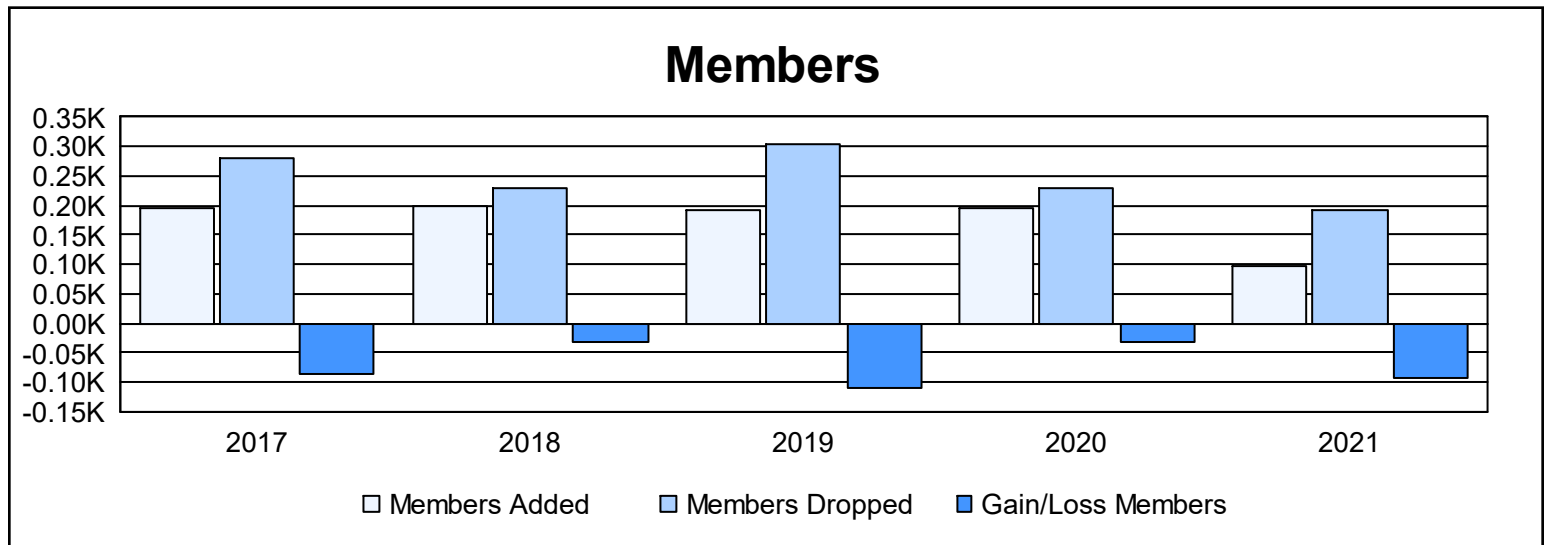

Year	New Clubs	Dropped Clubs	Gain/ Loss Clubs	New Members	Charter Members	Reinstate Members	Transfer Members	Total Member Added	Total Members Dropped	Gain/ Loss Members
2016-2017	0	4	-4	174	0	6	14	194	280	-86
2017-2018	0	1	-1	193	0	5	0	198	231	-33
2018-2019	0	4	-4	161	0	7	25	193	304	-111
2019-2020	0	3	-3	189	0	7	1	197	229	-32
2020-2021	0	0	0	90	2	3	3	98	192	-94
<b>Average</b>	<b>0</b>	<b>2</b>	<b>-2</b>	<b>161</b>	<b>0</b>	<b>6</b>	<b>9</b>	<b>176</b>	<b>247</b>	<b>-71</b>

### Membership Composition June 2021 Cumulative