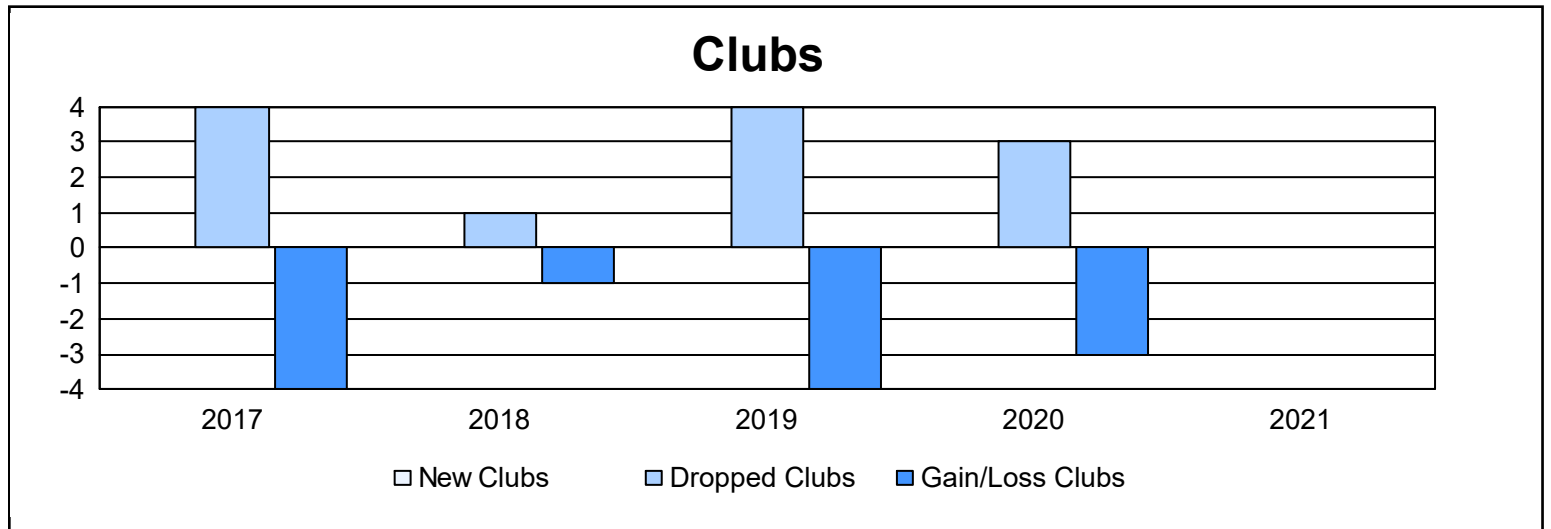

Year	New Clubs	Dropped Clubs	Gain/ Loss Clubs	New Members	Charter Members	Reinstate Members	Transfer Members	Total Member Added	Total Members Dropped	Gain/ Loss Members
2016-2017	0	4	-4	174	0	6	14	194	280	-86
2017-2018	0	1	-1	193	0	5	0	198	231	-33
2018-2019	0	4	-4	161	0	7	25	193	304	-111
2019-2020	0	3	-3	189	0	7	1	197	229	-32
2020-2021	0	0	0	90	2	3	3	98	192	-94
<b>Average</b>	<b>0</b>	<b>2</b>	<b>-2</b>	<b>161</b>	<b>0</b>	<b>6</b>	<b>9</b>	<b>176</b>	<b>247</b>	<b>-71</b>

### Membership Composition June 2021 Cumulative