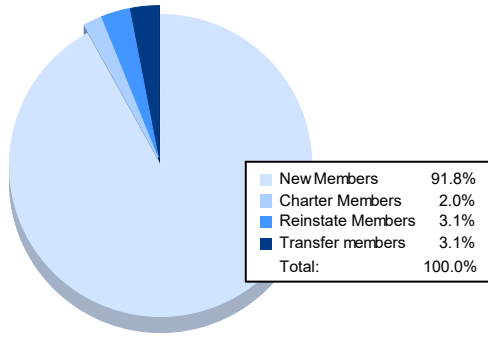

Year	New Clubs	Dropped Clubs	Gain/ Loss Clubs	New Members	Charter Members	Reinstate Members	Transfer Members	Total Member Added	Total Members Dropped	Gain/ Loss Members
2016-2017	0	4	-4	174	0	6	14	194	280	-86
2017-2018	0	1	-1	193	0	5	0	198	231	-33
2018-2019	0	4	-4	161	0	7	25	193	304	-111
2019-2020	0	3	-3	189	0	7	1	197	229	-32
2020-2021	0	0	0	90	2	3	3	98	192	-94
<b>Average</b>	<b>0</b>	<b>2</b>	<b>-2</b>	<b>161</b>	<b>0</b>	<b>6</b>	<b>9</b>	<b>176</b>	<b>247</b>	<b>-71</b>

### Membership Composition June 2021 Cumulative